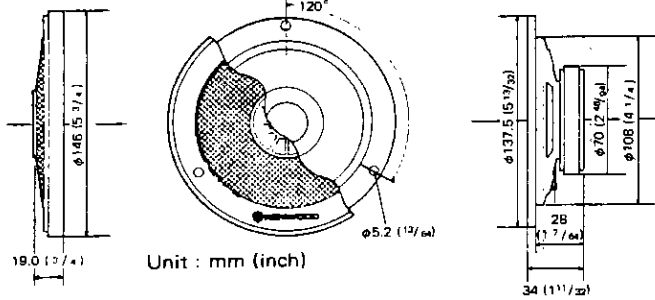

KFC-121

KFC-121 SPECIFICATION

SYSTEM: DUAL CONE

SPEAKER: 5INCH, 4.3oz MAGNET

MAXIMUM INPUT: 20watts

NOMINAL IMPEDANCE: 4ohms

GRILLE MATERIAL: SUPER HEATPROOF RESIN

INSULATED CORD: 4m (13.1 feet)

WEIGHT PER SPEAKER: 480g (1lbs 1oz)

GROSS WEIGHT: 1.4kg (3lbs 1oz)

KFC-121

KFC-121 PARTS LIST

Ref. No.	Parts No.	Description	Re- marks
-	B06-0127-08	Front grille	
-	B50-3570-00	Instruction manual	
-	E30-1031-08	Speaker cord (RED)	
-	E30-1032-08	Speaker cord (BLUE)	
-	H01-3671-08	Carton box	
-	H10-2022-08	Fixture	
-	N99-0583-08	Screw set	
-	T07-0104-08	Speaker	